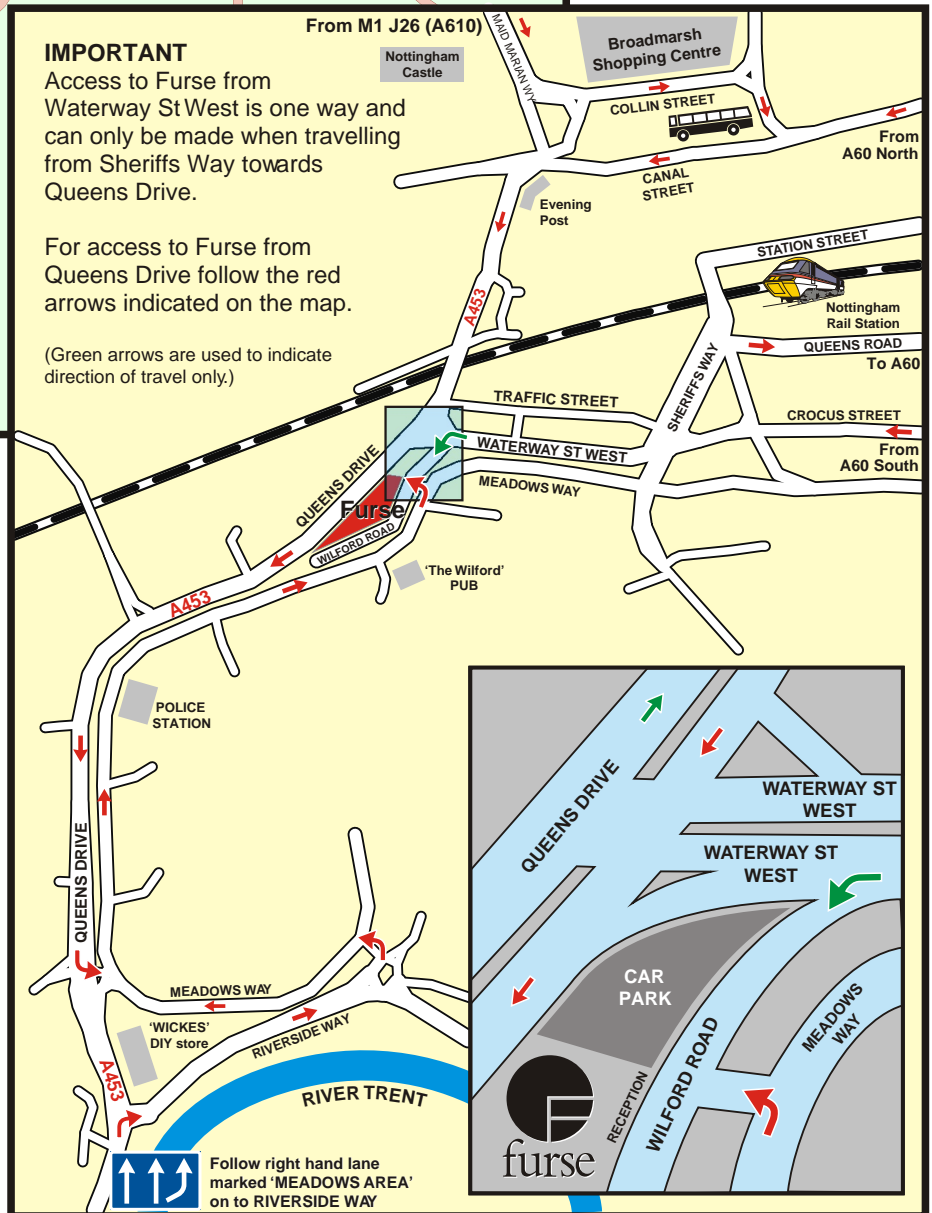

**Wilford Road
Nottingham
NG2 1EB**

Tel: 0115 964 3700
Fax: 0115 986 0538

Web: www.furse.com
E-mail: enquiry@furse.com

IMPORTANT
Access to Furse from Waterway St West is one way and can only be made when travelling from Sheriffs Way towards Queens Drive.

For access to Furse from Queens Drive follow the red arrows indicated on the map.

(Green arrows are used to indicate direction of travel only.)

From J26 M1
Follow the A610 into Nottingham City Centre (approx 4 miles). Follow signs for the A453 Birmingham and take the route indicated in our map.

From J25 M1
Follow the A52 towards Nottingham (approx 5 miles). Follow signs for the A52 Grantham and then take the A453 (City Centre) and follow the route indicated in our map.

From J24 M1
Follow the A453 towards Nottingham (approx 10 miles) and then follow the route indicated in our map.

East Midlands Airport
Leaving the airport turn left onto the A453 (All directions) and follow the A453 into Nottingham, as per our map.

Birmingham International Airport
Join the A45 east (towards Coventry) and leave by the next exit, taking the M42 (A42) north to the M1. Exit the M1 at Junction 24 and take the A453 into Nottingham, as per our map.